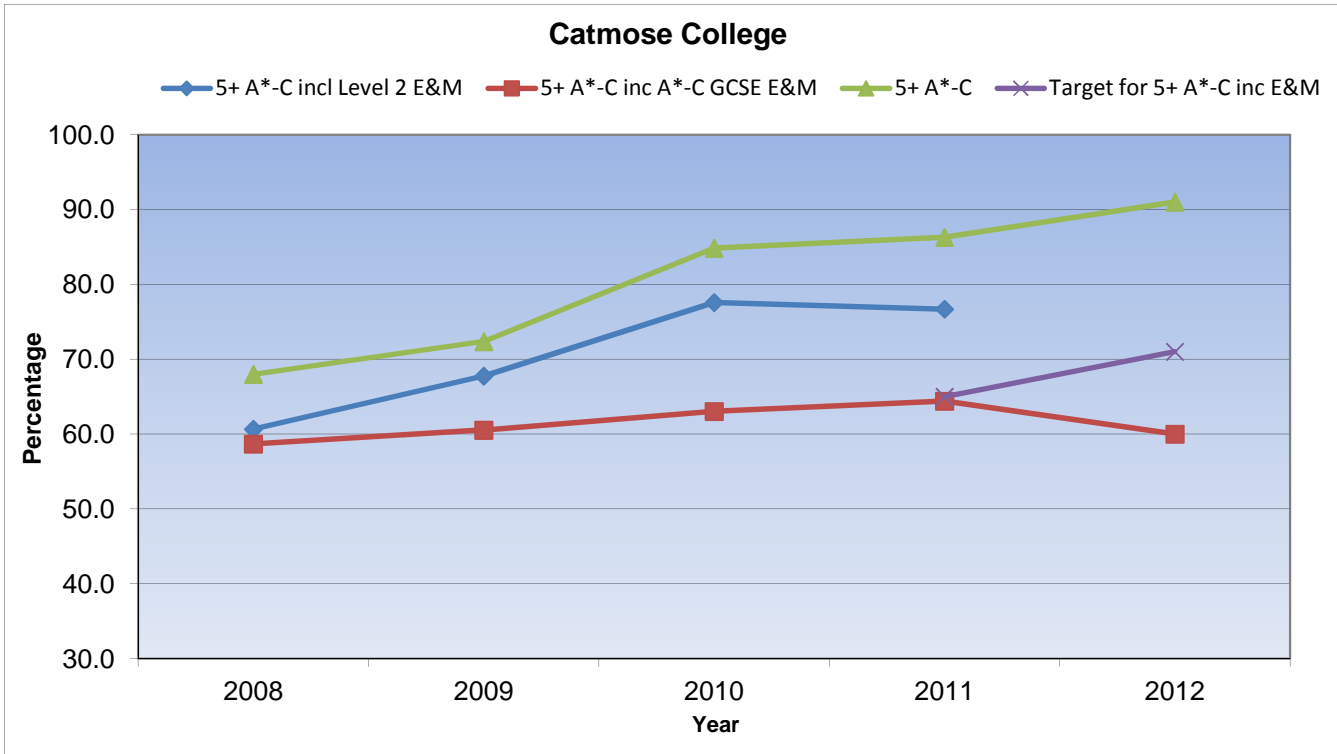

Key Stage 4 2012 - Unconfirmed Results

Latest Outcomes

| | % of Pupils Achieving | |
|---|-----------------------|--|
| | 5+ A*-C Grades | 5+ A*-C including English and Maths GCSE |
| Casterton Business and Enterprise College | 83.0 | 50.0 |
| Catmose College | 91.0 | 60.0 |
| Uppingham Community College | 84.0 | 61.0 |

Percentage of Pupils Achieving 5+ A*-C Grades including GCSE English and Maths at Key Stage 4

Percentage of Pupils Achieving 5+ A*-C Grades at Key Stage 4

Key Stage 4 2012

Key Stage 4 2012