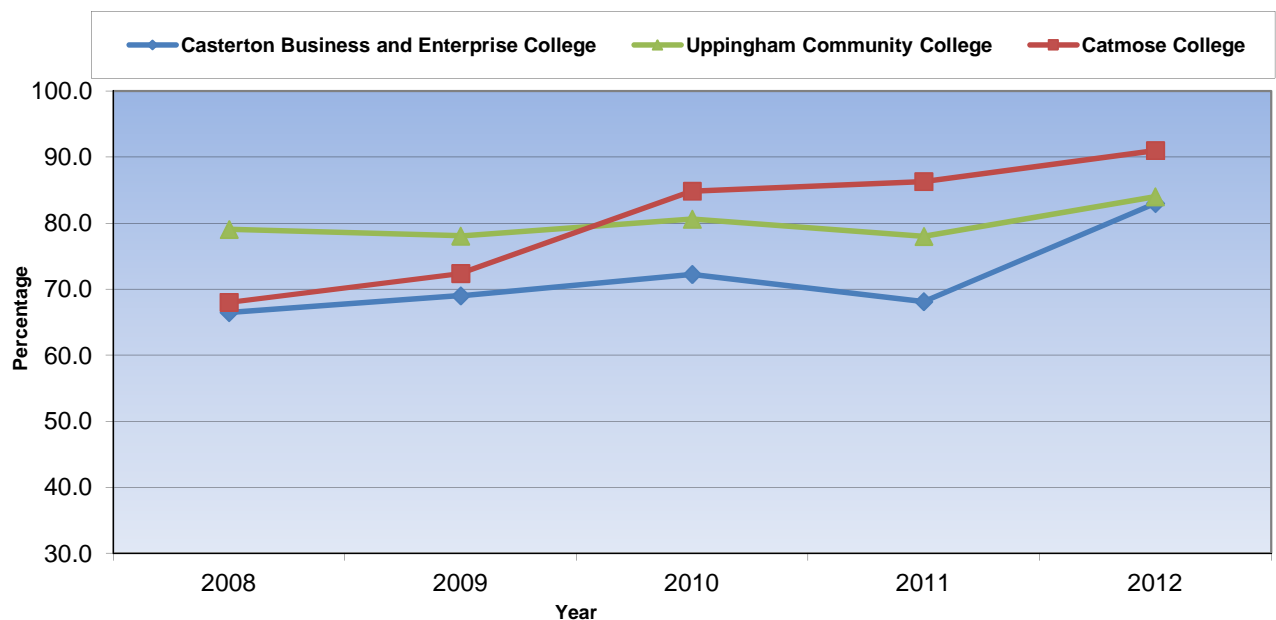

Key Stage 4 2012 - Unconfirmed Results

Latest Outcomes

| | % of Pupils Achieving | |
|---|-----------------------|--|
| | 5+ A*-C Grades | 5+ A*-C including English and Maths GCSE |
| Casterton Business and Enterprise College | 83.0 | 50.0 |
| Catmose College | 91.0 | 60.0 |
| Uppingham Community College | 84.0 | 61.0 |

Percentage of Pupils Achieving 5+ A*-C Grades including GCSE English and Maths at Key Stage 4

Percentage of Pupils Achieving 5+ A*-C Grades at Key Stage 4

Key Stage 4 2012

Key Stage 4 2012