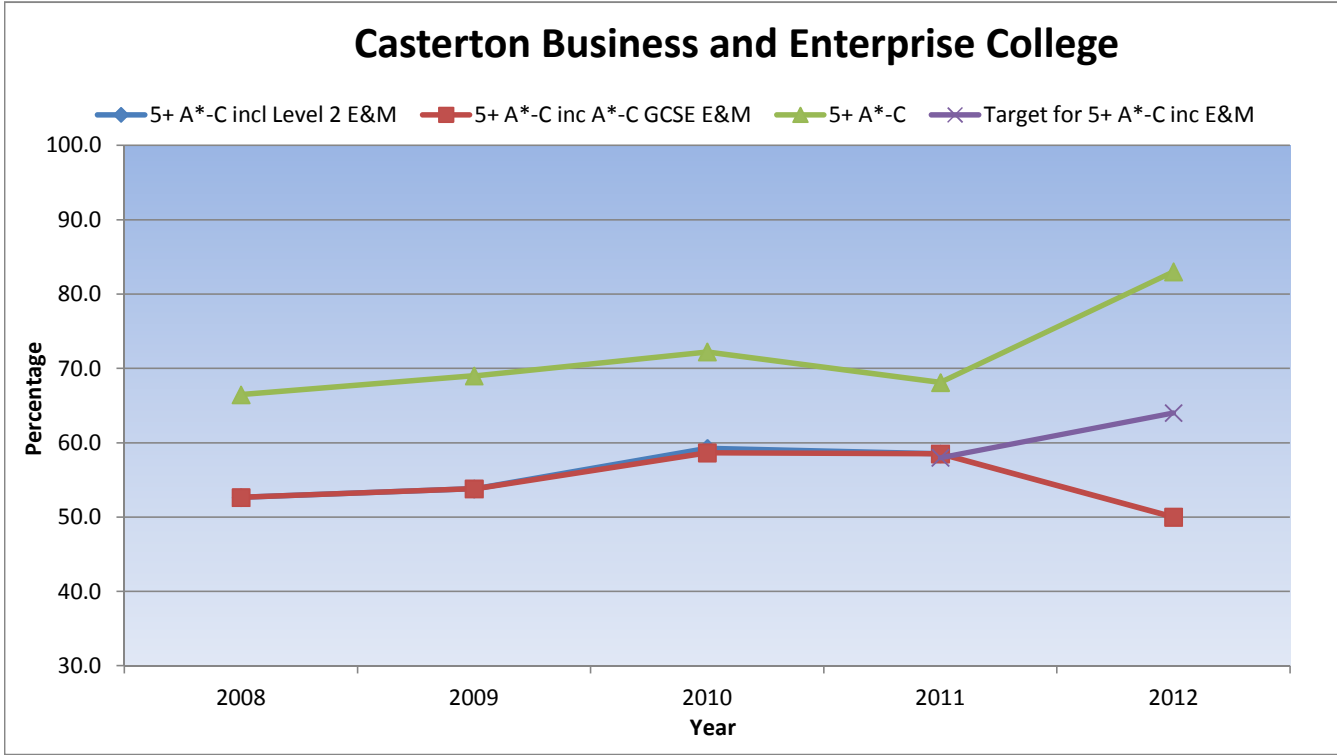

Key Stage 4 2012