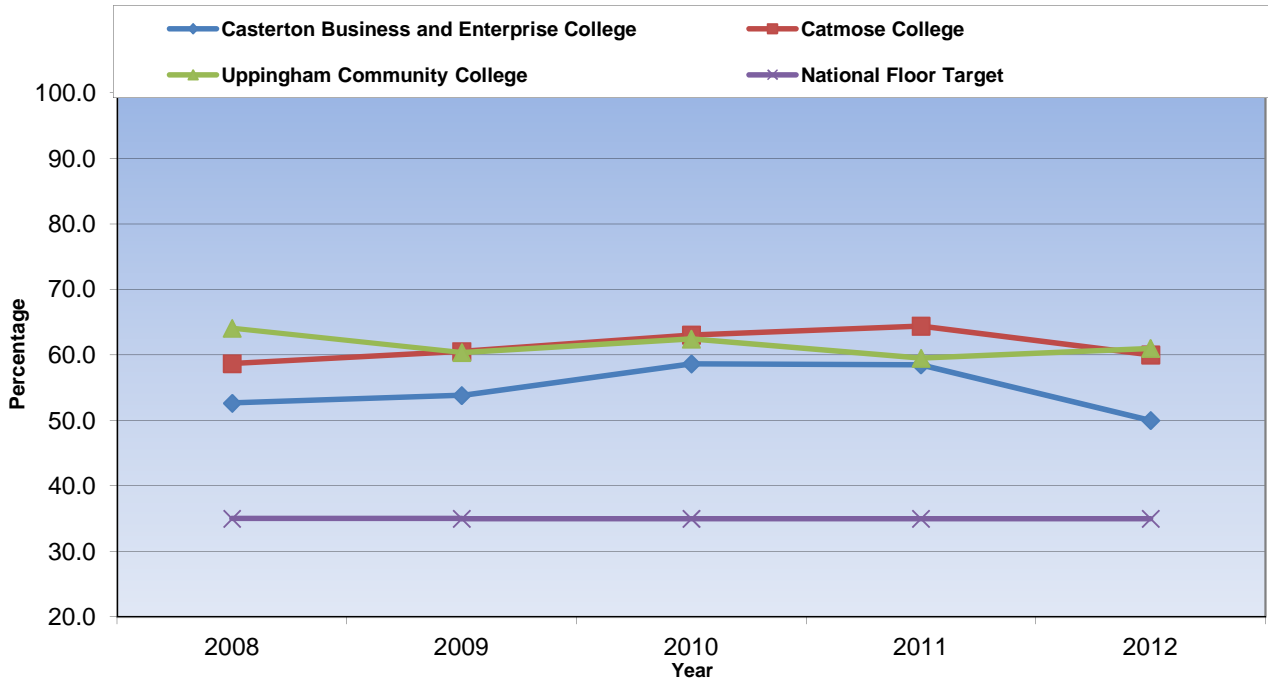

Key Stage 4 2012 - Unconfirmed Results

Latest Outcomes

| | % of Pupils Achieving | |
|---|-----------------------|--|
| | 5+ A*-C Grades | 5+ A*-C including English and Maths GCSE |
| Casterton Business and Enterprise College | 83.0 | 50.0 |
| Catmose College | 91.0 | 60.0 |
| Uppingham Community College | 84.0 | 61.0 |

Percentage of Pupils Achieving 5+ A*-C Grades including GCSE English and Maths at Key Stage 4

Percentage of Pupils Achieving 5+ A*-C Grades at Key Stage 4

Key Stage 4 2012

Key Stage 4 2012