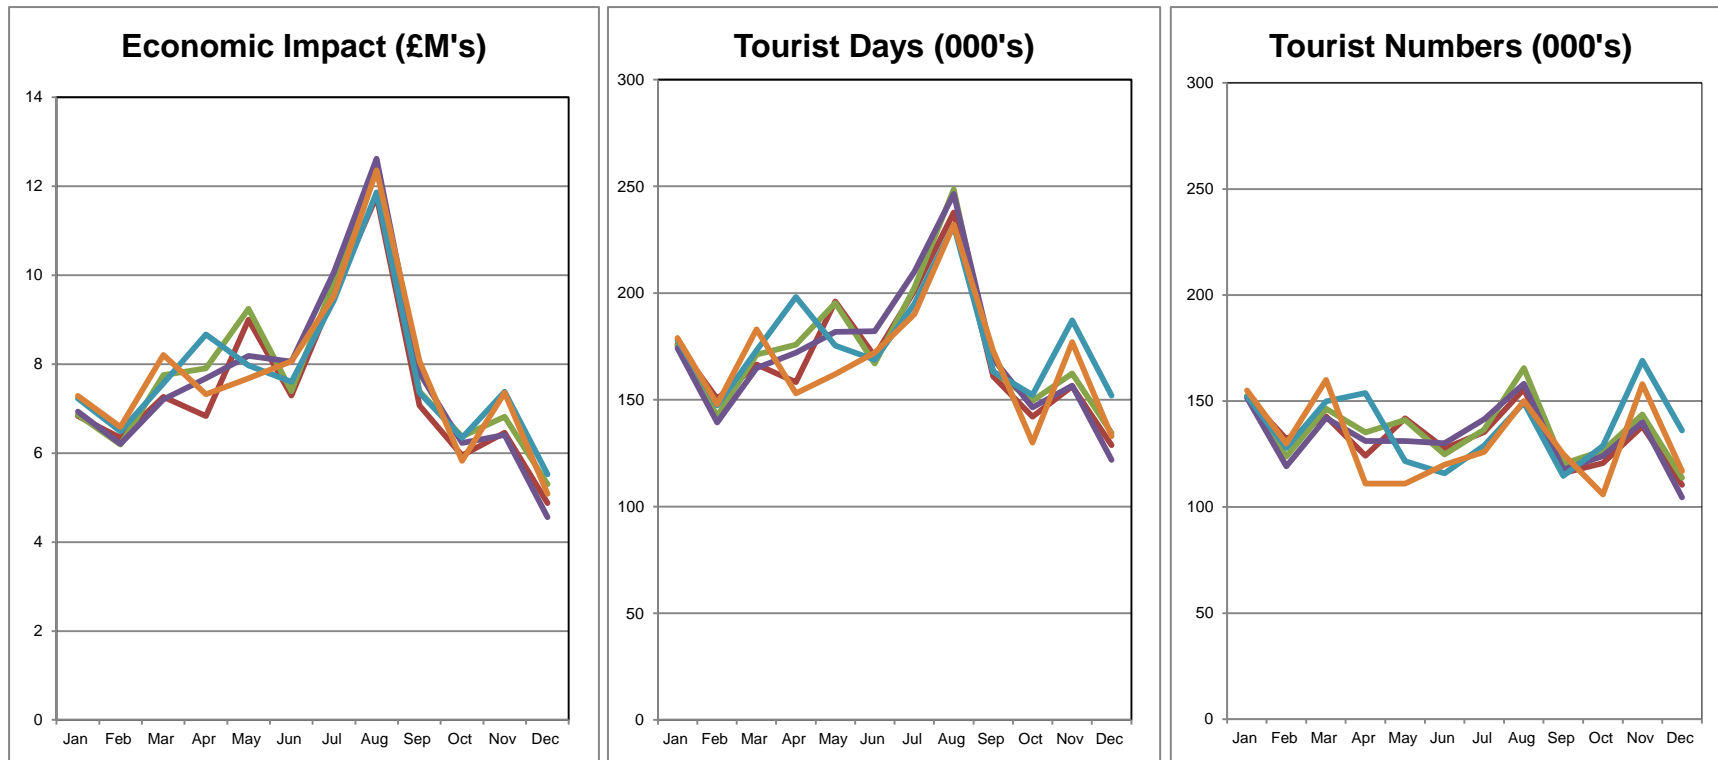

REPORT NO: 73/2014

Appendix C

STEAM Results 2008 – 2012 Comparator by Month

2008

2009

2010

2011

2012